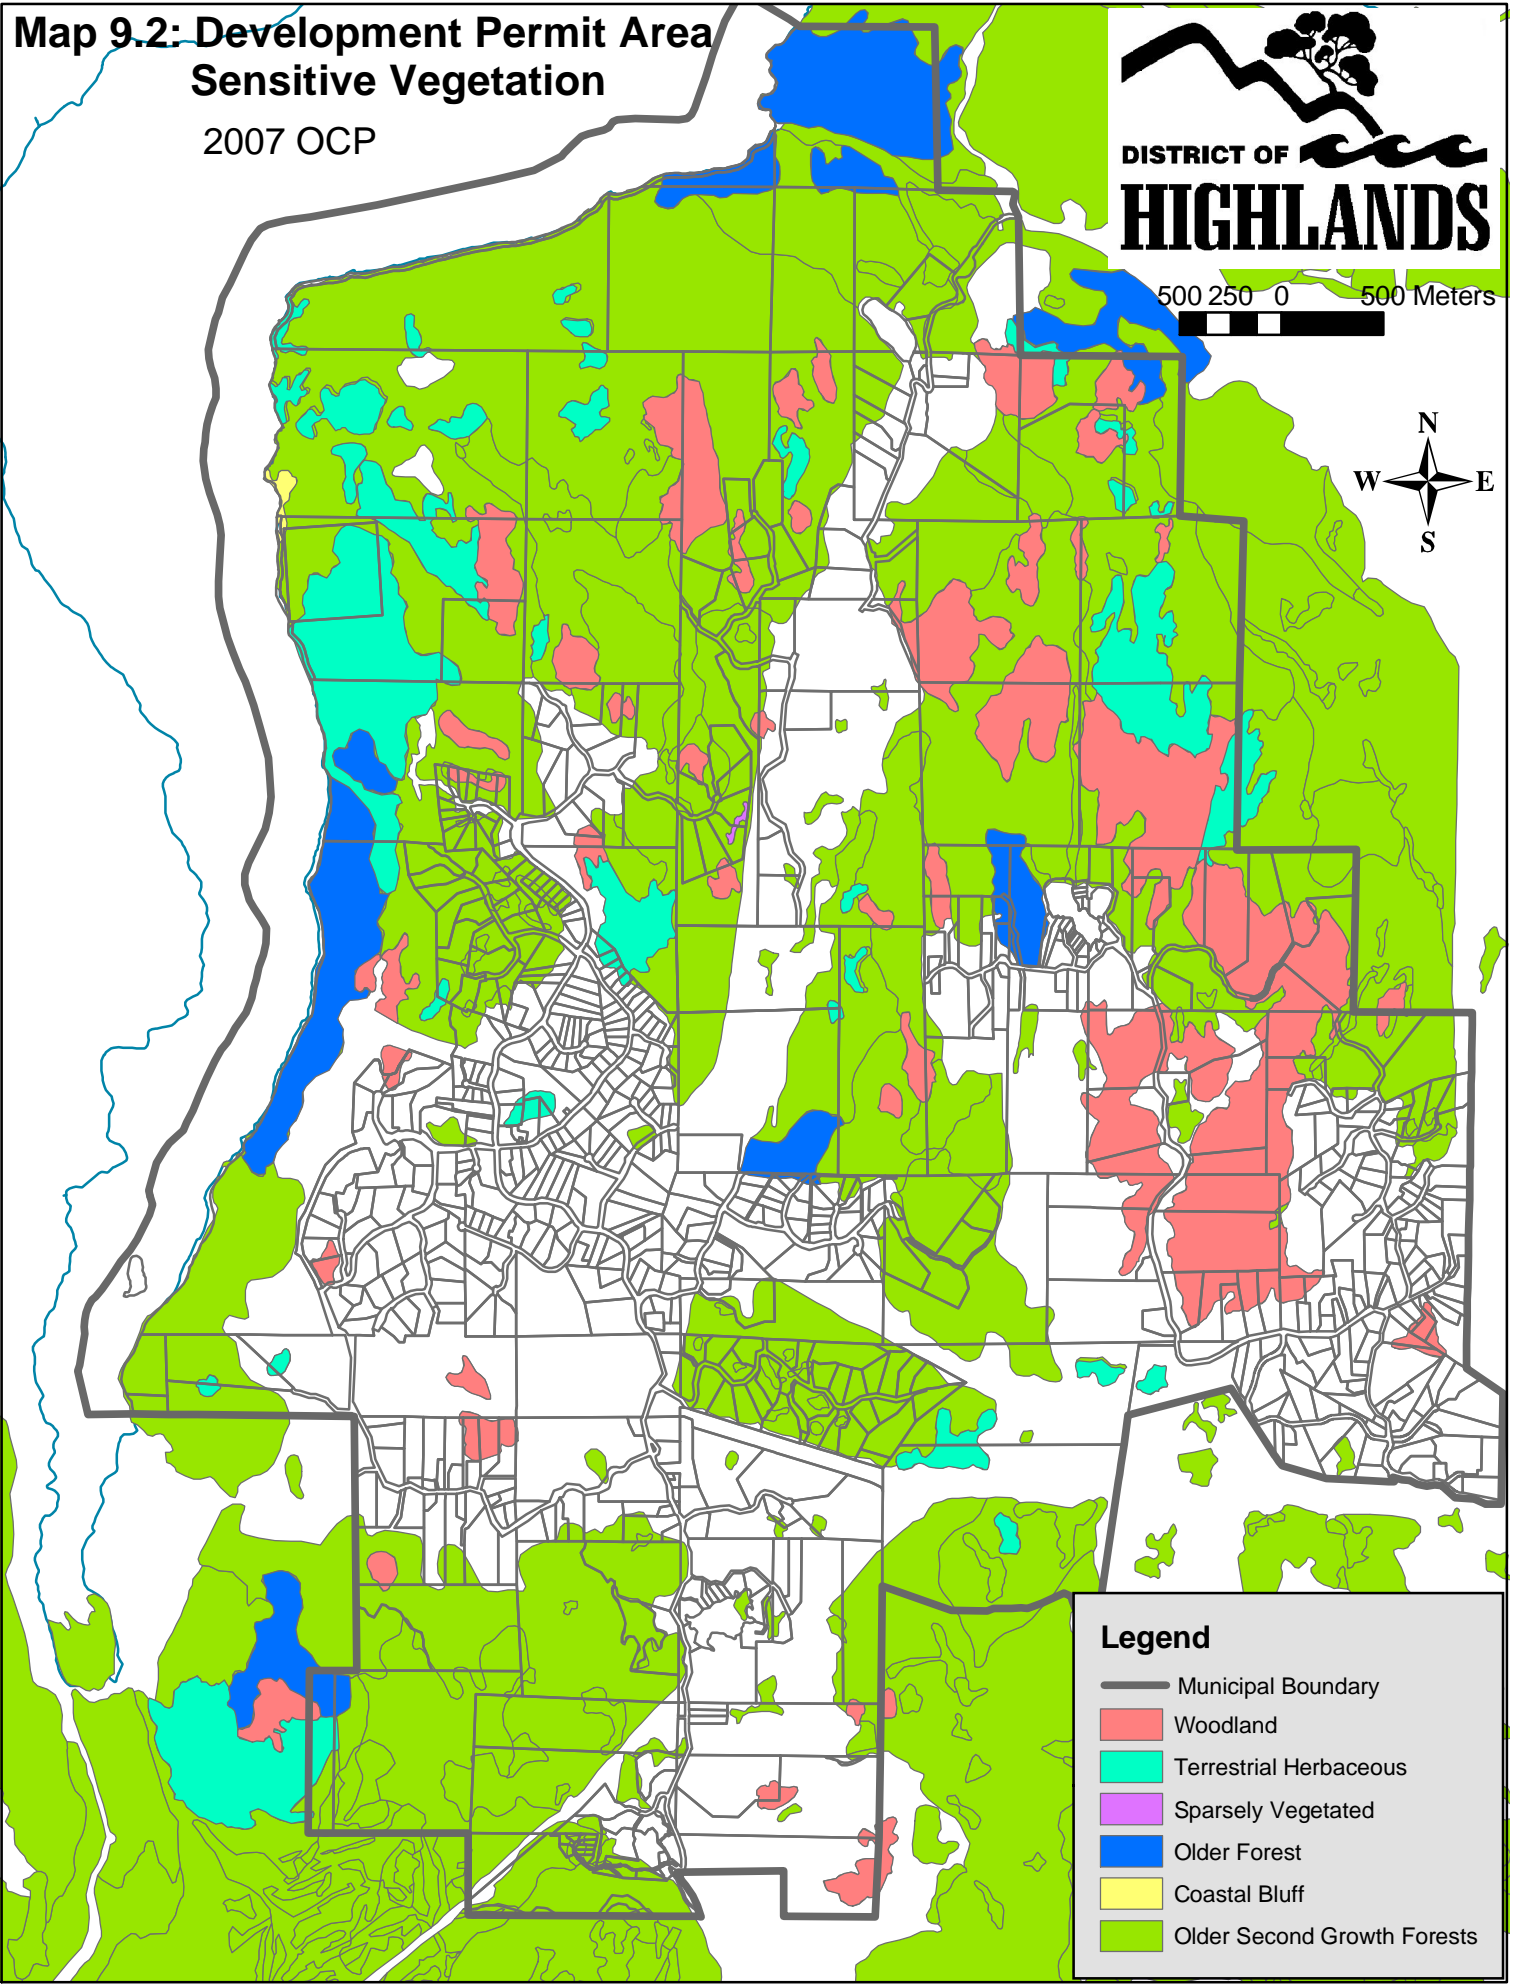

# Map 9.2: Development Permit Area Sensitive Vegetation

2007 OCP

500 250 0 500 Meters

**Legend**

- Municipal Boundary
- Woodland
- Terrestrial Herbaceous
- Sparsely Vegetated
- Older Forest
- Coastal Bluff
- Older Second Growth Forests