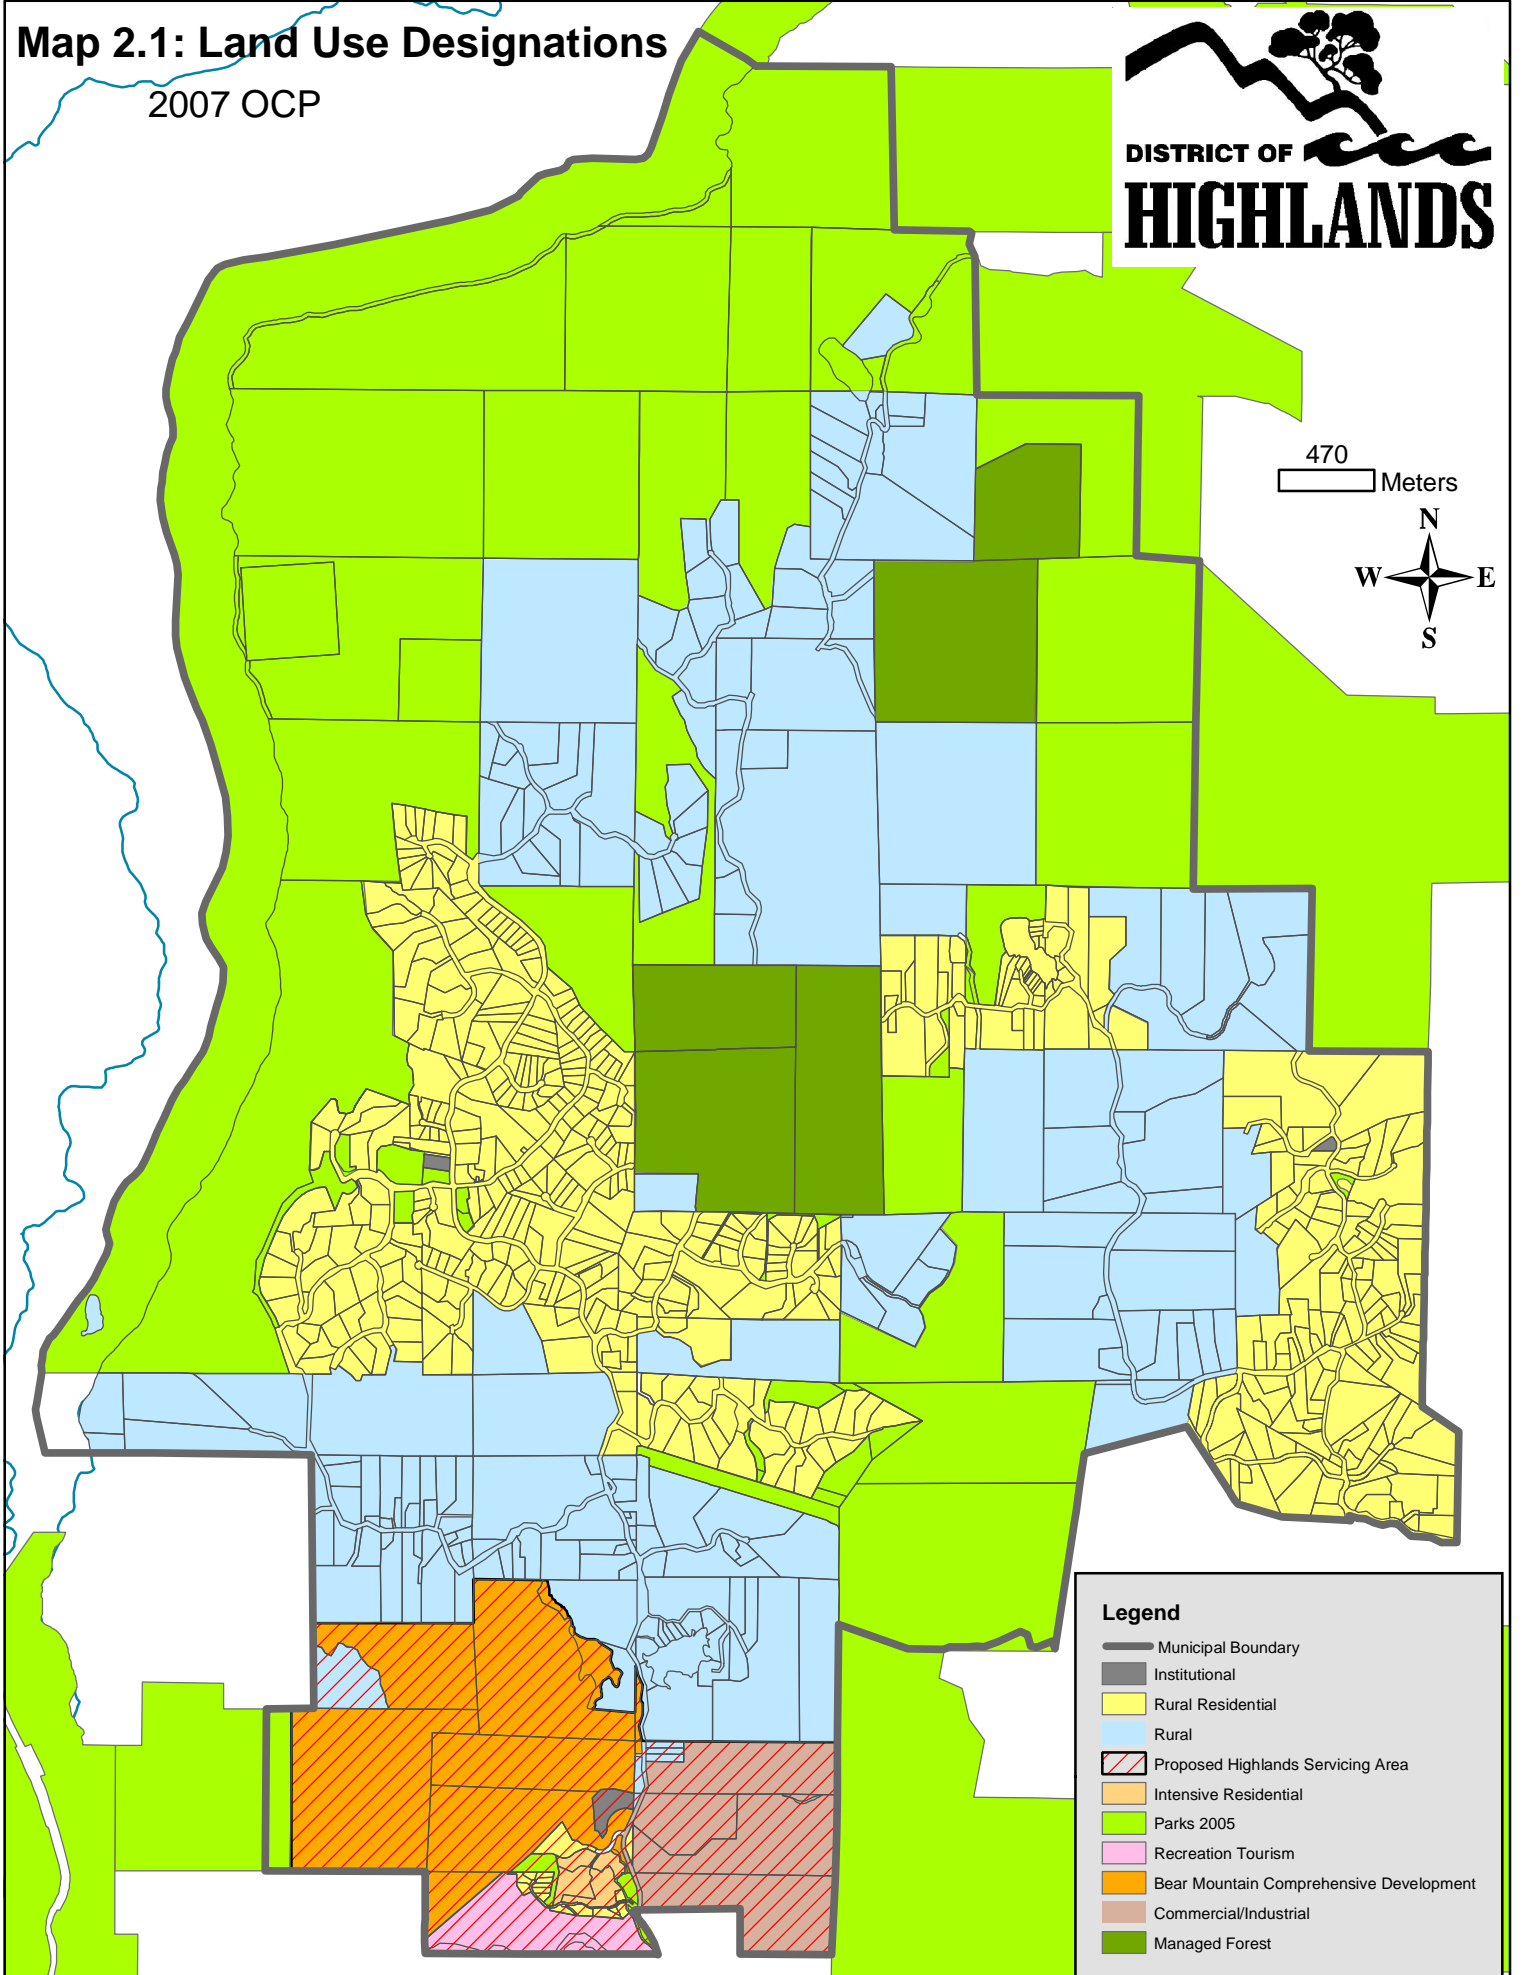

Map 2.1: Land Use Designations

2007 OCP

470 Meters

Legend

- Municipal Boundary
- Institutional
- Rural Residential
- Rural
- ▨ Proposed Highlands Servicing Area
- Intensive Residential
- Parks 2005
- Recreation Tourism
- ▨ Bear Mountain Comprehensive Development
- Commercial/Industrial
- Managed Forest